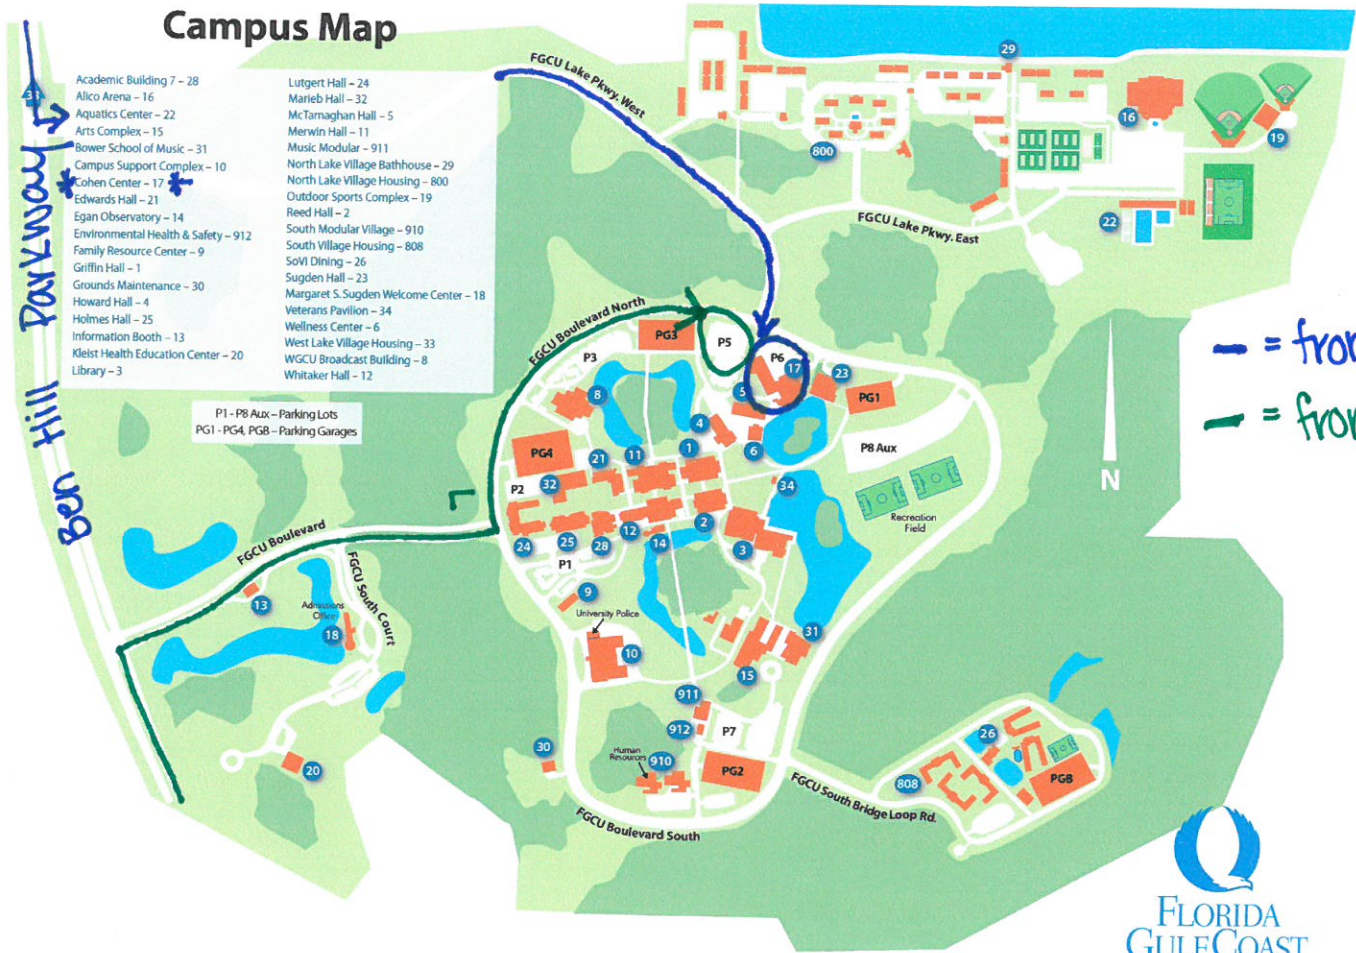

Campus Map

Note: Cohen Center is the building with a clock tower